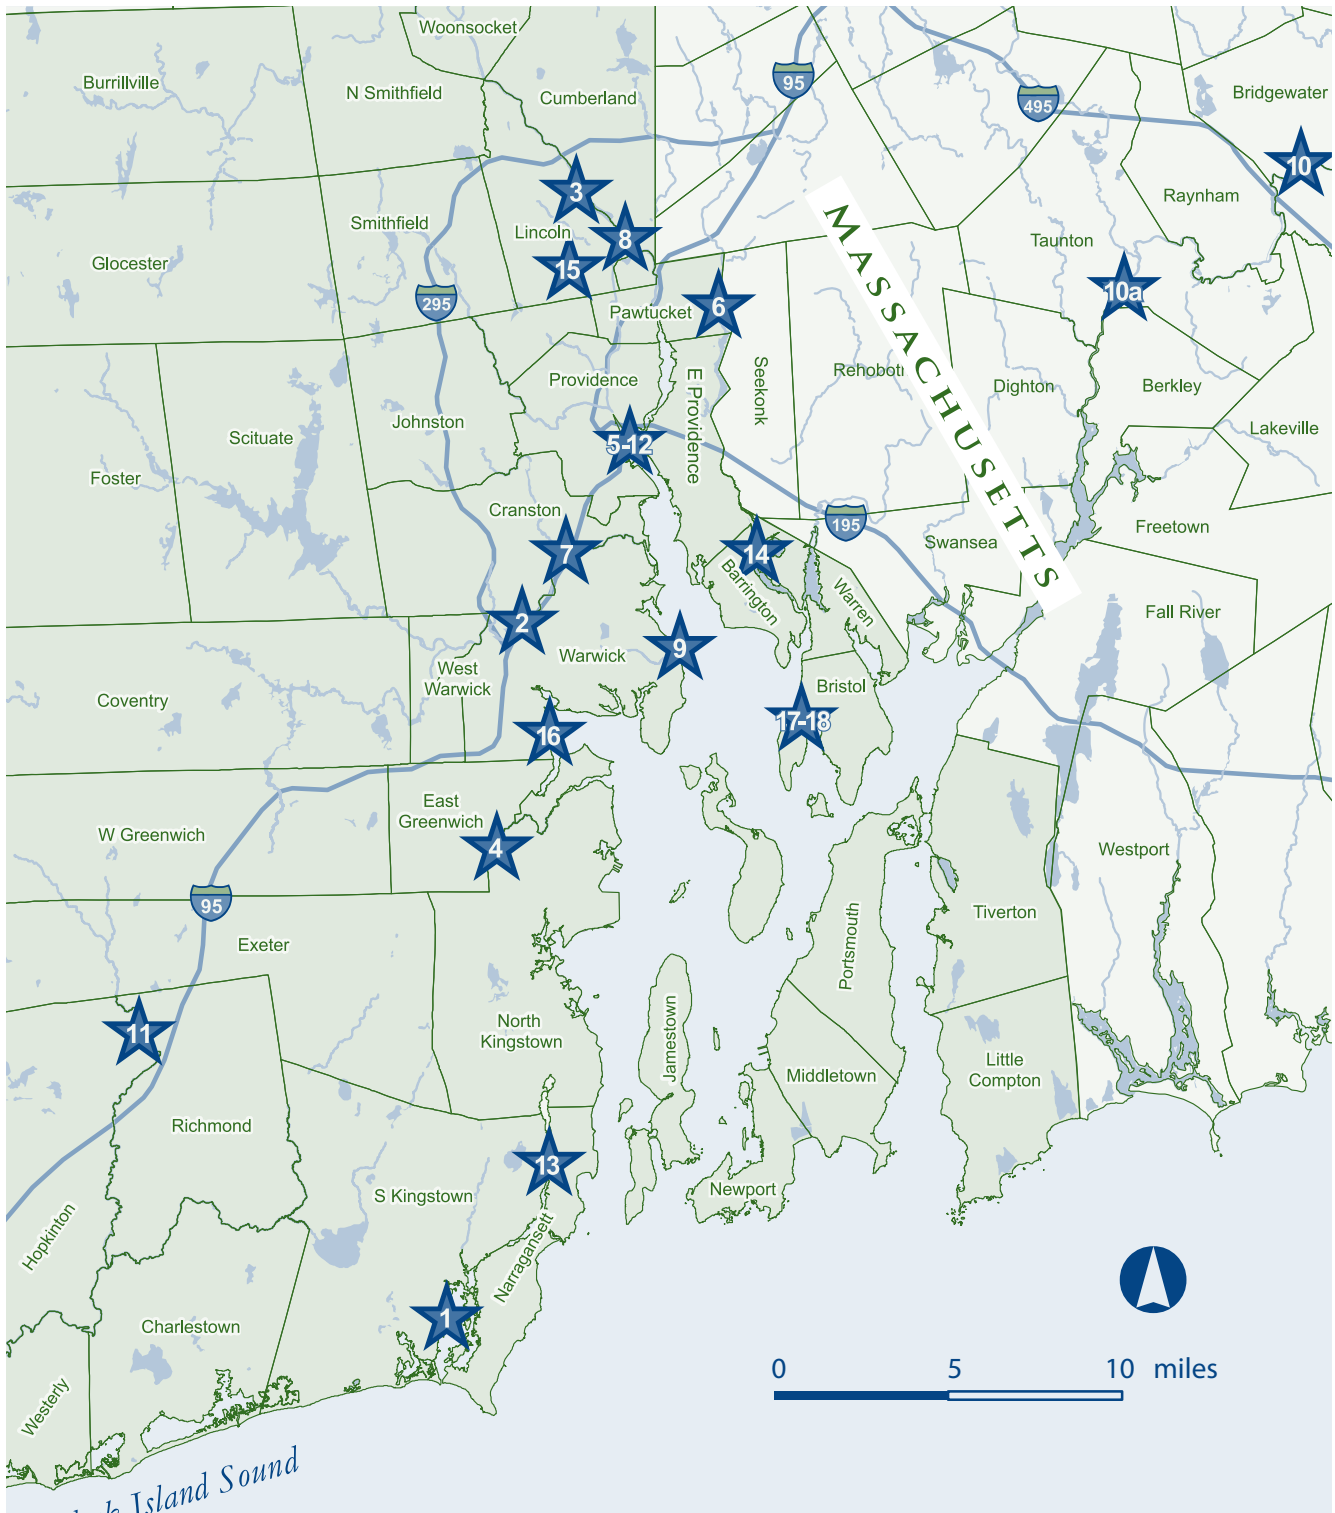

CONNECTICUT

Paddle09 Trips

- ★ 1 Point Judith Pond Salt Ponds Coalition
- ★ 2 Great Pawtuxet Scituate Conservation Commission
- ★ 3 Blackstone River RIDEM
- ★ 4 Hunt River Friends of the Hunt/ASRI
- ★ 5 Downtown Providence Woonasquatucket River Watershed Council
- ★ 6 Ten Mile River Ten Mile River Watershed Council
- ★ 7 Rhodes on Pawtuxet Friends of the Pawtuxet
- ★ 8 Blackstone River Blackstone Valley Outfitters
- ★ 9 Buckeye Brook Buckeye Brook Coalition
- ★ 10 Taunton River Run Taunton River Watershed All.
- ★ 10a Taunton Weir Ocean State Adventures
- ★ 11 Wood River Wood-Pawcatuck Watershed Assoc.
- ★ 12 Waterplace Park Blackstone Valley Paddle Club
- ★ 13 Narrow River Narrow River Preservation Assoc.
- ★ 14 Hundred Acre Cove Save the Bay
- ★ 15 Olney Pond EMS Kayak School
- ★ 16 Wickford Harbor The Kayak Centre
- ★ 17 Colt State Park RIDEM
- ★ 18 Hog Island Ocean State Adventures