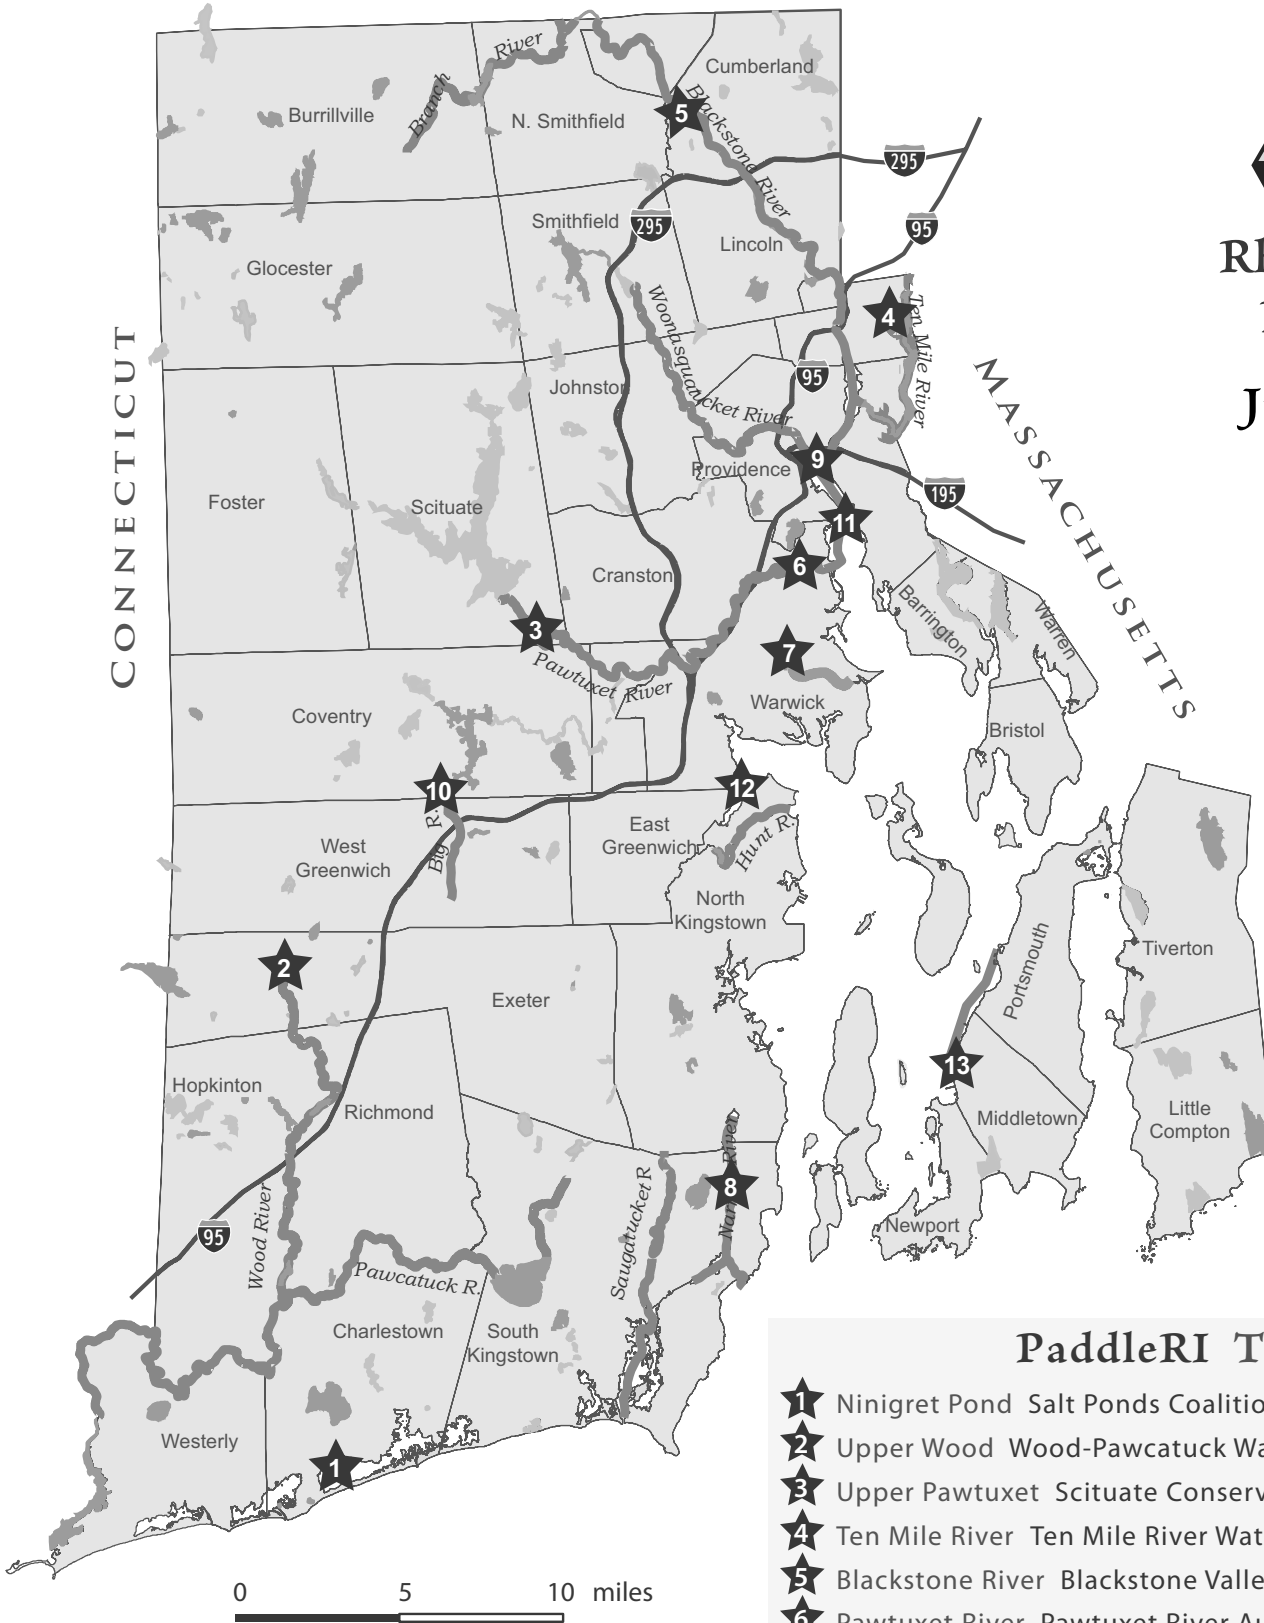

Rhode Island Blueways

June - July
2008

PaddleRI Trips

- ★ 1 Ninigret Pond Salt Ponds Coalition
- ★ 2 Upper Wood Wood-Pawcatuck Watershed Association
- ★ 3 Upper Pawtuxet Scituate Conservation Commission
- ★ 4 Ten Mile River Ten Mile River Watershed Council
- ★ 5 Blackstone River Blackstone Valley Tourism Council
- ★ 6 Pawtuxet River Pawtuxet River Authority
- ★ 7 Buckeye Brook Buckeye Brook Coalition
- ★ 8 Narrow River Narrow River Preservation Association
- ★ 9 Woonasquatucket
Woonasquatucket River Watershed Council
- ★ 10 Big River RI DEM
- ★ 11 Providence Harbor Save the Bay
- ★ 12 Goddard State Park RI DEM
- ★ 13 Blue Trail Unveiling Aquidneck Island Planning Com.