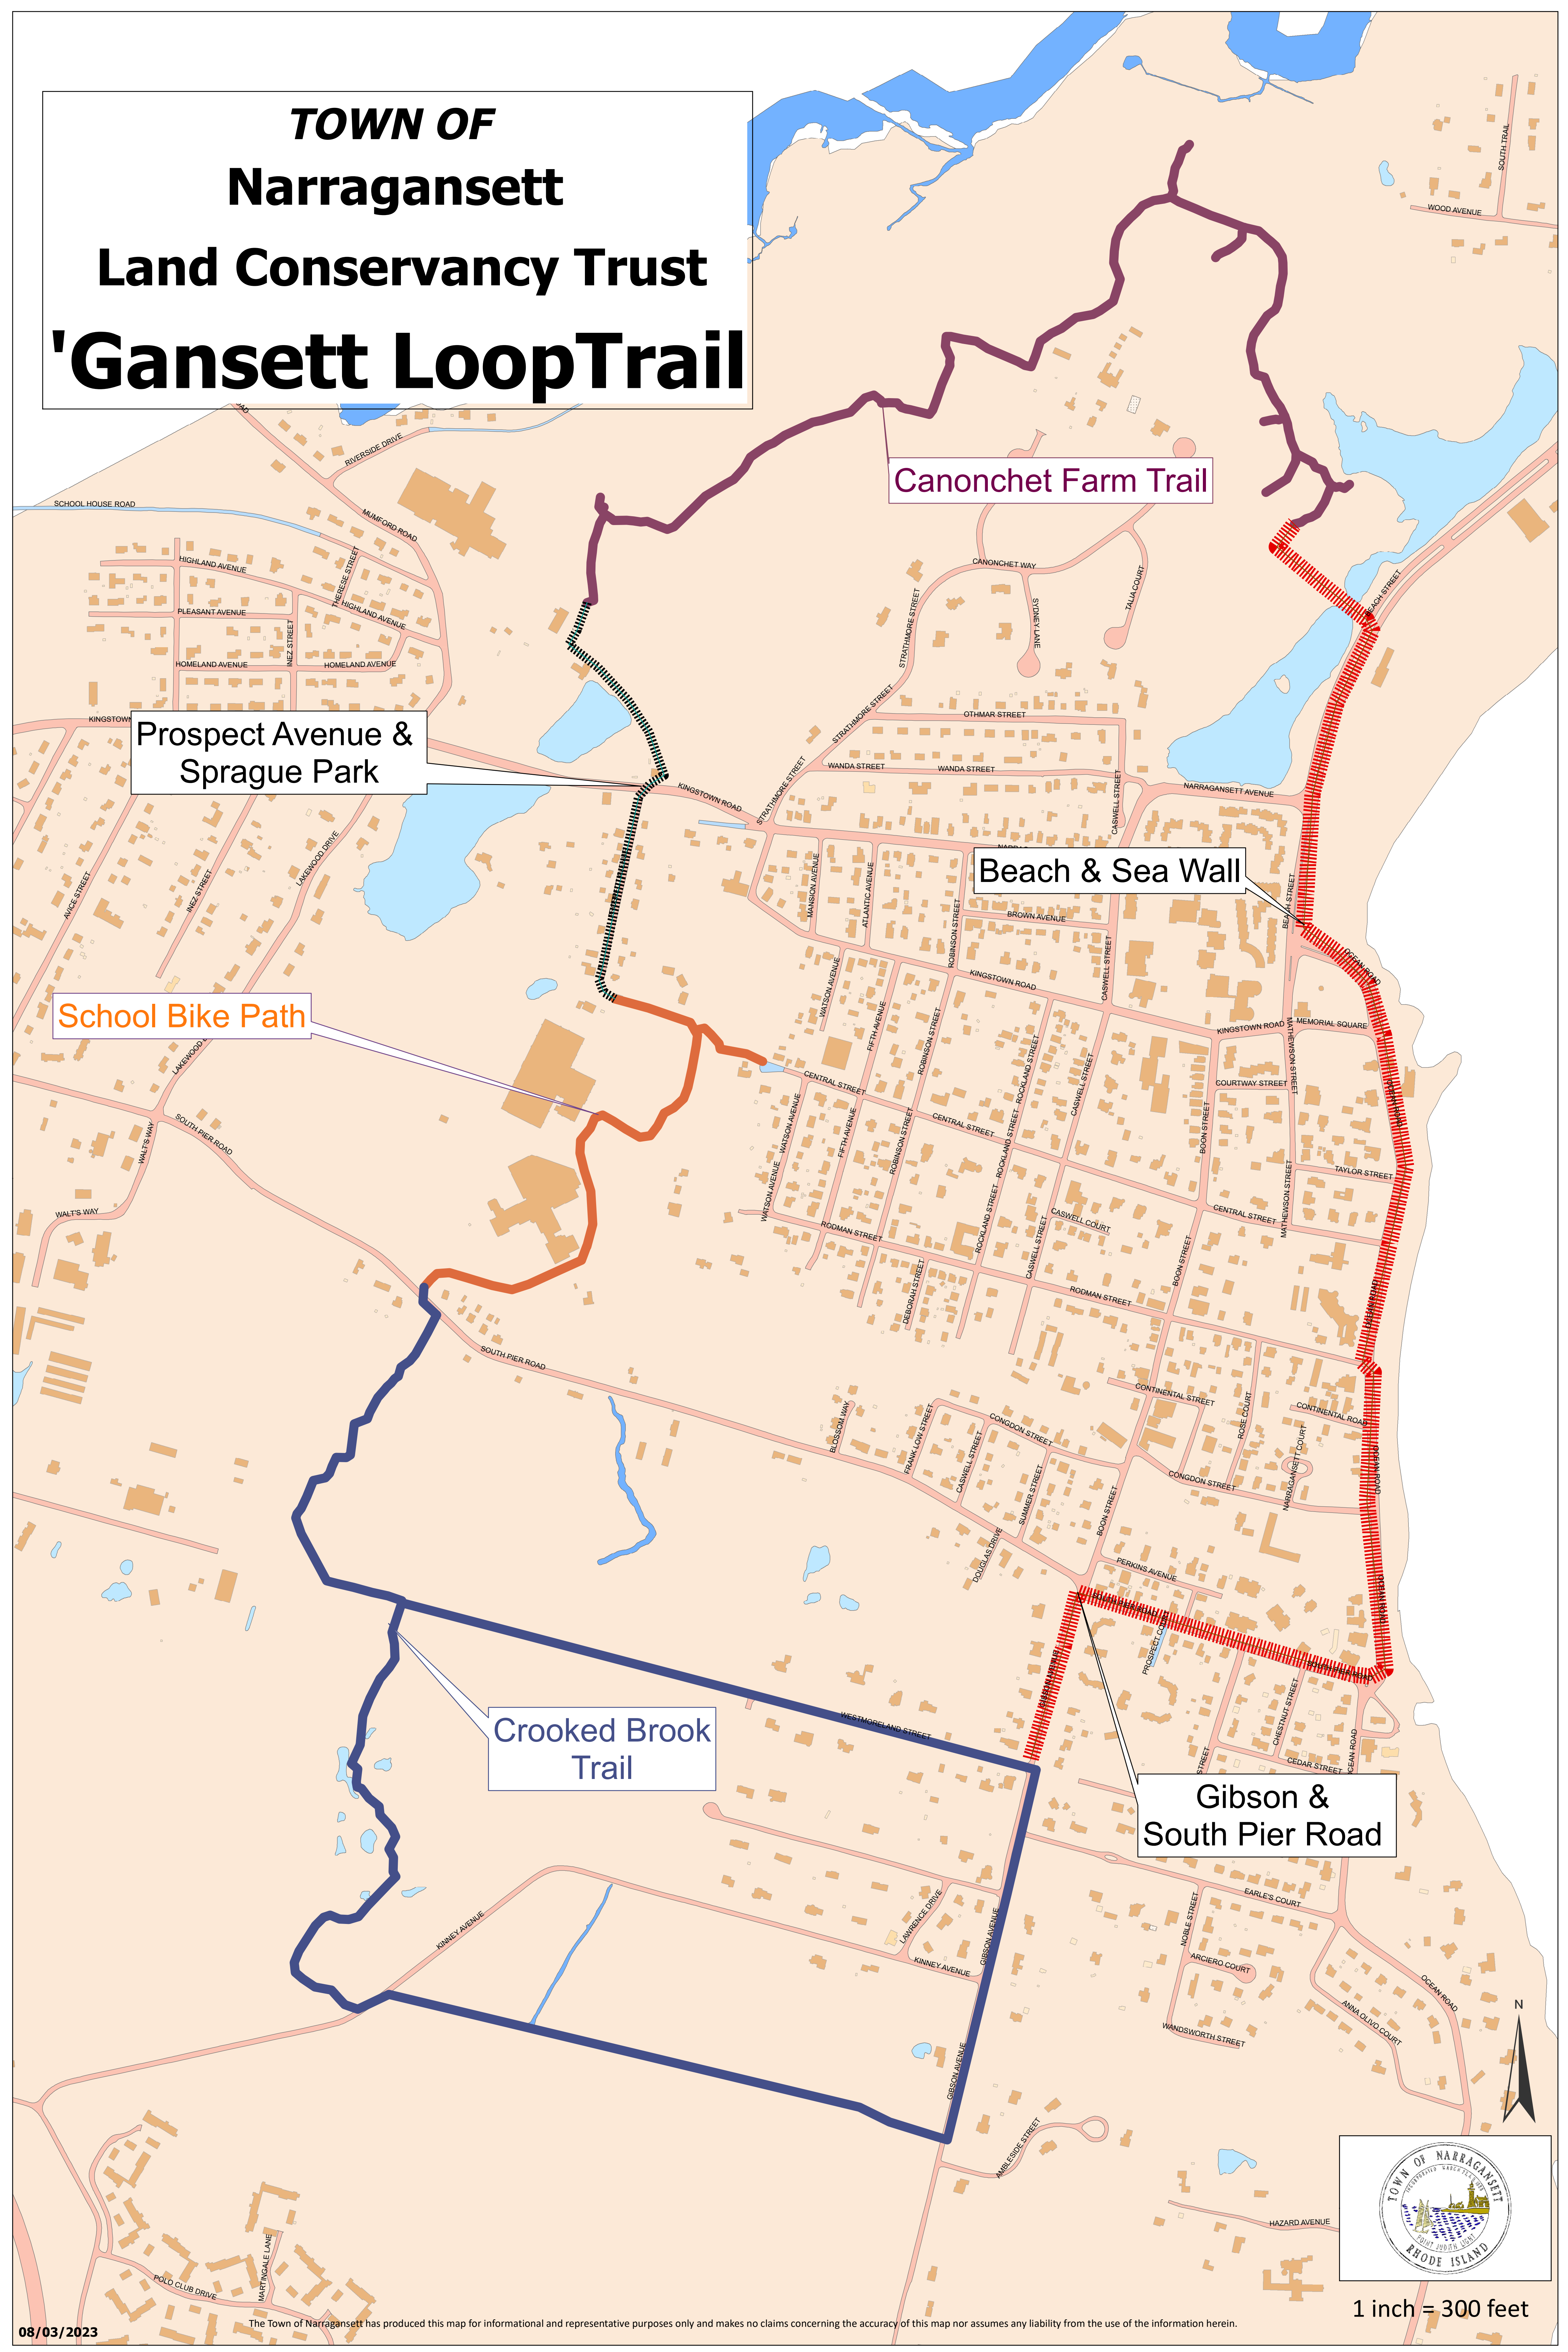

TOWN OF Narragansett Land Conservancy Trust 'Gansett Loop Trail

Canonchet Farm Trail

Prospect Avenue & Sprague Park

School Bike Path

Beach & Sea Wall

Crooked Brook Trail

Gibson & South Pier Road

1 inch = 300 feet