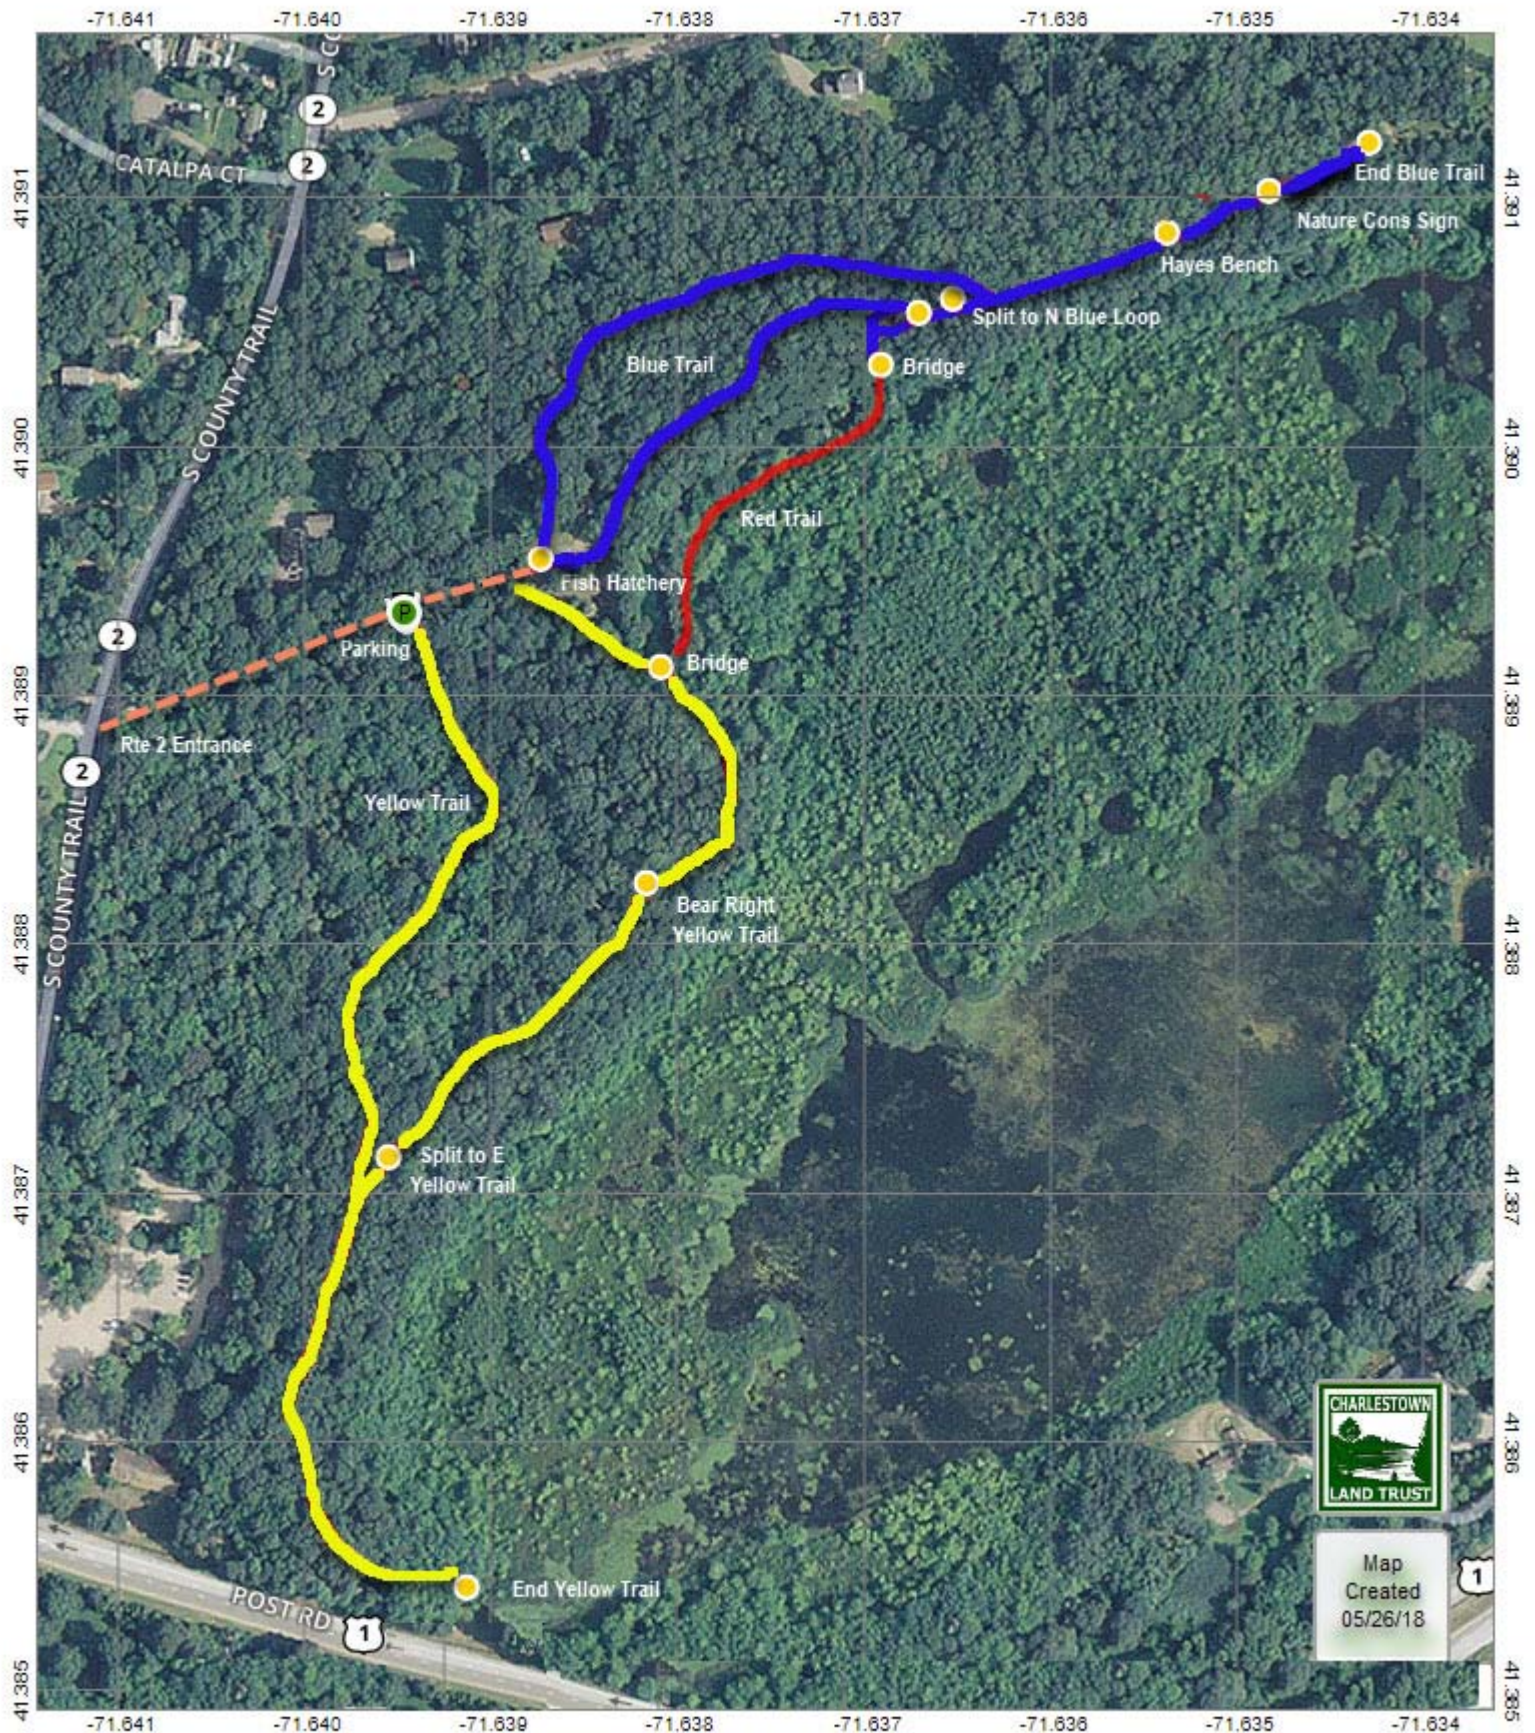

Mill Pond Preserve

Map
Created
05/26/18

MN
14.2°W
5/26/18