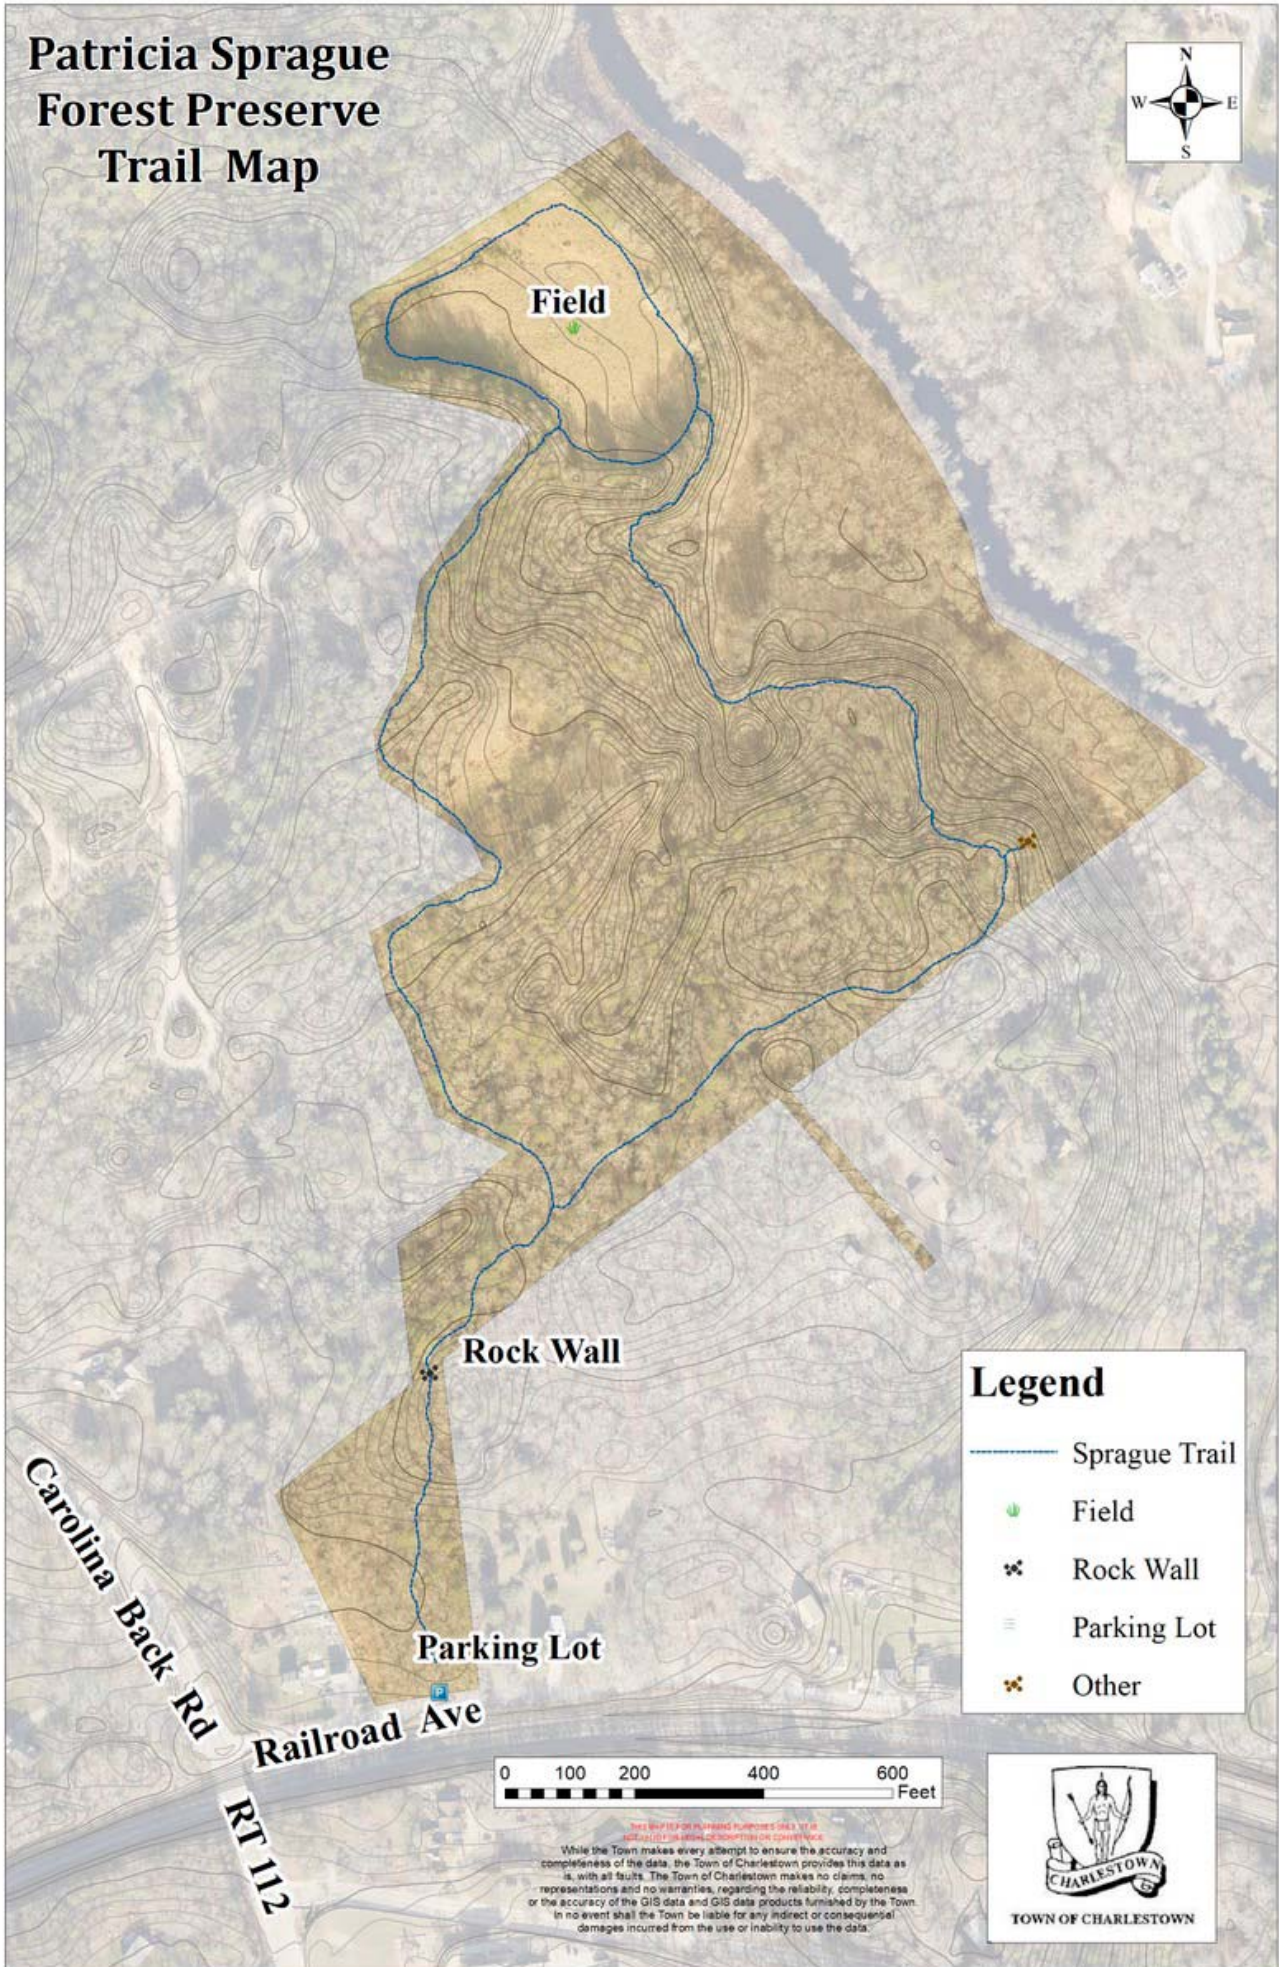

Patricia Sprague Forest Preserve Trail Map

Field

Rock Wall

Parking Lot

Carolina Back Rd

Railroad Ave

RT 112

Legend

- Sprague Trail
- Field
- Rock Wall
- Parking Lot
- Other